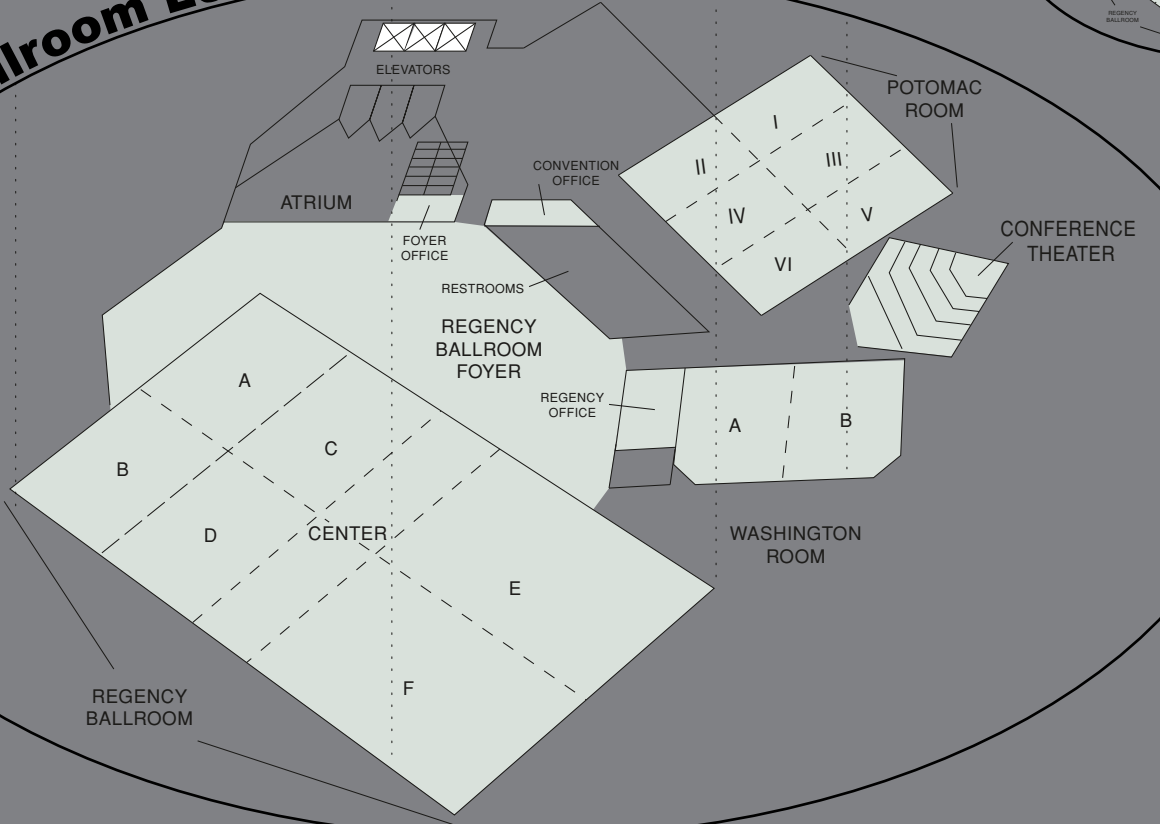

Hotel Floor Plan

All Symposium activities will take place on the **Ballroom Level** of the hotel.

Ballroom Level

Hyatt Regency Crystal City Hotel Floor Plan

All Symposium activities will take place on the **Ballroom Level** of the hotel. As you enter the Ballroom level, you will be in the **Regency Ballroom Foyer**. On the left-hand side of the foyer are **restrooms**. The individual symposium sessions, described further below, will be held in the **Potomac Rooms**, also located on the left through a corridor just past the restrooms. The plenary events for opening and lunch will be located on the right-hand side of the foyer, held in **Regency Ballrooms C & D**.

The individual sessions will take place in the Potomac Rooms, which are listed by Roman numerals:

- Potomac Rooms I & II, combined together as one slightly larger room
- Potomac Room III
- Potomac Room IV
- Potomac Room V
- Potomac Room VI