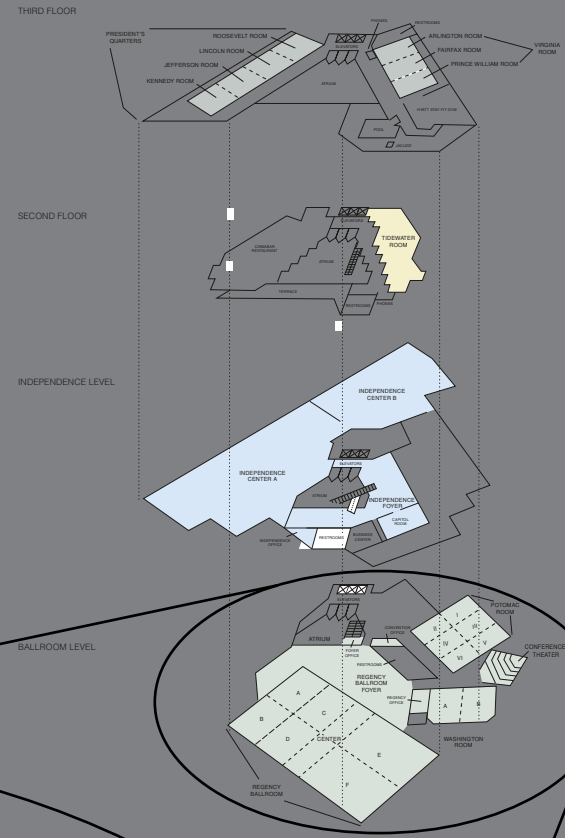

Hotel Floor Plan

All Symposium activities will take place on the **Ballroom Level** of the hotel.

Ballroom Level

Hyatt Regency Crystal City Hotel Floor Plan

All Symposium activities will take place on the **Ballroom Level** of the hotel. As you enter the Ballroom level, you will be in the **Regency Ballroom Foyer**. On the left-hand side of the foyer are **restrooms**. The individual symposium sessions, described further below, will be held in the **Potomac Rooms**, also located on the left through a corridor just past the restrooms. The plenary events for opening and lunch will be located on the right-hand side of the foyer, held in **Regency Ballrooms C & D**.

The individual sessions will take place in the Potomac Rooms, which are listed by Roman numerals:

- Potomac Rooms I & II, combined together as one slightly larger room
- Potomac Room III
- Potomac Room IV
- Potomac Room V
- Potomac Room VI